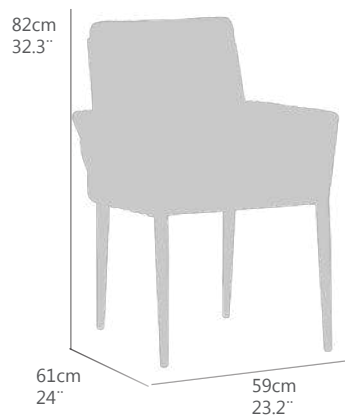

SILLÓN DE COMEDOR DENEb

ESTRUCTURA DE ALUMINIO COLOR ANTRACITA

TRENZADO EN CUERDA SINTÉTICA 40x1.5MM COLOR ANTRACITA

COJINERÍA ASIENTO Y RESPALDO 5CM COLOR GRIS MEDIO

ALTA RESISTENCIA A LA INTEMPERIE.

Aa(cm)	sh(in)	Ab(cm)	Ah(in)	Ae(cm)	Fh(in)	PN(kg)	NW(lb)	
42.0	16.5	61	24	80	31.5	6.4	14,1	
Ptos (pt)								
							400	

Aluminio

Antracita
SVAL4

Cuerda

Antracita
SVCR4

Textil

Gris medio
SVTL21

Ref.(code)
30200651

DETALLES / DETAILS

172-174