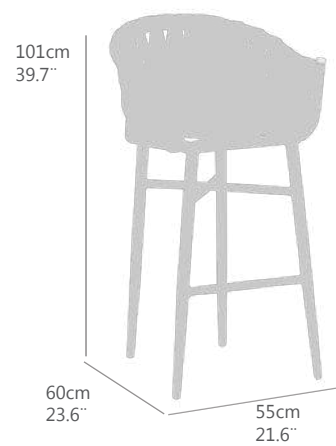

## DETALLES / DETAILS

166-170

68

**AA/SH:** Alt. asiento (Seat height) **AB/AH:** Alt. Brazo (Arm height) **AR/BH:** Alt. respaldo (Arm height) **AE/FH:** Alt. estruct. (Frame height) **GT/TT:** Grosor top (Top Thickness) **AL/FH:** Altura libre (Free top height) **PN/NW:** Peso neto (Net weight)